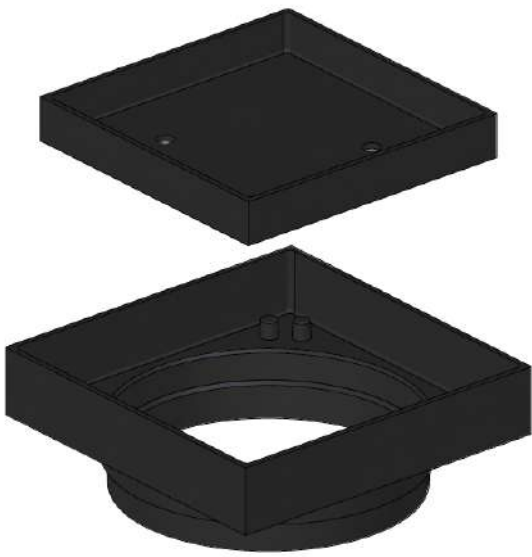

MP06N-T100

Square Floor Grate Shower Drain
with Tile Insert

meir®

EXPLODED VIEW

No.	Part Name	Qty
1	Tile Housing	1
2	Waste Base	1

CARE

- Do not install tapware using any form of acetone silicones.
- Do not apply physical items (such as tools) directly to product.
- Never use house-hold or commercial detergents, citrus based cleaners, or abrasive cleaners.
- Clean using a mild washing soap solution rinsed, and dry with a soft cloth.
- Check for any product defects before installation.
- Refer to the installation manual for correct installation.

FEATURES

- Refer to the Meir website for warranty terms & conditions, and available finishes.
- Solid brass construction, PVD finishes.
- Box Weight 0.45 kg.
- WM 030063

SPECIFICATIONS

Tile size: 95 x 95 x 10mm (max)