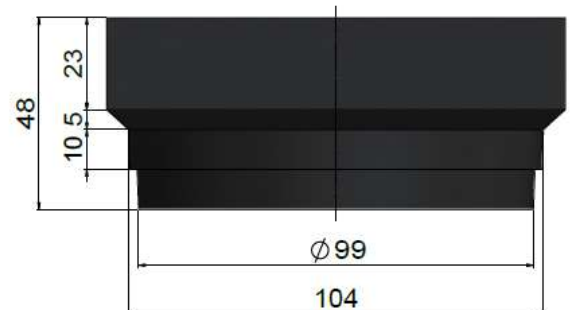

MP06N-T100

Square Floor Grate Shower Drain
with Tile Insert

meir®

EXPLODED VIEW

No.	Part Name	Qty
1	Tile Housing	1
2	Waste Base	1

CARE

- Do not install tapware using any form of acetone silicones.
- Do not apply physical items (such as tools) directly to product.
- Never use house-hold or commercial detergents, citrus based cleaners, or abrasive cleaners.
- Clean using a mild washing soap solution rinsed, and dry with a soft cloth.
- Check for any product defects before installation.
- Refer to the installation manual for correct installation.

FEATURES

- Refer to the Meir website for warranty terms & conditions, and available finishes.
- Solid brass construction, PVD finishes.
- Box Weight 0.45 kg.
- WM 030063

SPECIFICATIONS

Tile size: 95 x 95 x 10mm (max)