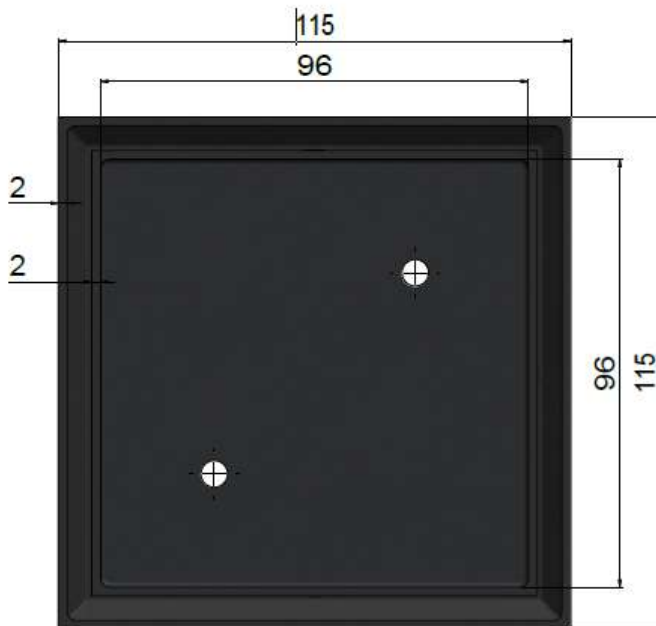

MP06N-T100

Square Floor Grate Shower Drain
with Tile Insert

meir®

EXPLODED VIEW

No.	Part Name	Qty
1	Tile Housing	1
2	Waste Base	1

CARE

- Do not install tapware using any form of acetone silicones.
- Do not apply physical items (such as tools) directly to product.
- Never use house-hold or commercial detergents, citrus based cleaners, or abrasive cleaners.
- Clean using a mild washing soap solution rinsed, and dry with a soft cloth.
- Check for any product defects before installation.
- Refer to the installation manual for correct installation.

FEATURES

- Refer to the Meir website for warranty terms & conditions, and available finishes.
- Solid brass construction, PVD finishes.
- Box Weight 0.45 kg.
- WM 030063

SPECIFICATIONS

Tile size: 95 x 95 x 10mm (max)