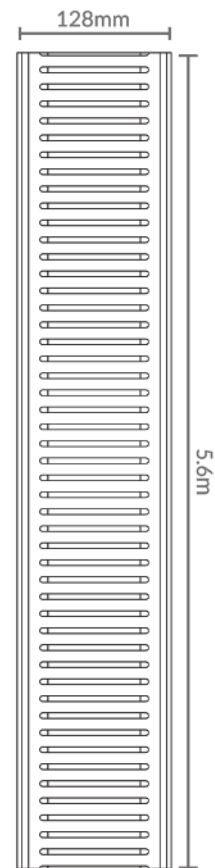

## PRODUCT SPECIFICATIONS

Product	128 Storm Water Midnight Next Generation
Code	L128SWGMINXT
Colour	Midnight Black
Length	5.6m
Width	128mm
Depth	19mm (Top Only)
Material	Anodised Aluminium
Applications	Outdoor
Features	<ul style="list-style-type: none"> <li>• Sleek Design</li> <li>• Easy Installation</li> <li>• High Water Flow</li> <li>• Lifetime Rustproof Warranty</li> <li>• UV Stable</li> </ul>

\* Total length is 5.8m, total usable length is 5.6m to allow for any wastage during the anodising process.

\* Regular, gentle cleaning with soapy water is recommended. Do not use abrasive cloths or acidic chemicals on the grates.